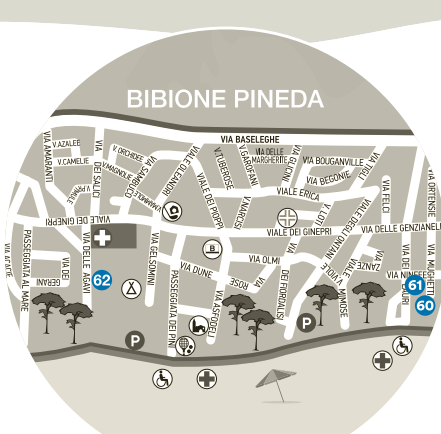

Oggetto Objekt Object	Tipo Typ Type	Posti letto max. Max. Personenzahl Max nr. persons	01.04. 28.05. - 10.09. 02.10.	28.05. 04.06.	04.06. 11.06. - 27.08. 03.09.	11.06. 18.06.	18.06. 25.06.	25.06. 02.07.	02.07. 09.07. - 20.08. 27.08.	09.07. 30.07.	30.07. 06.08.	06.08. 20.08.	03.09. 10.09.	Dalla spiaggia Vom Strand From the beach	
ORTENSIE	60	B2S	4+2	€ 435	€ 646	€ 739	€ 785	€ 831	€ 923	€ 960	€ 1.015	€ 1.153	€ 1.199	€ 509	0

1. **LEGENDA TIPOLOGIE - SCHLÜSSELTYPEN - KEY TYPES**
2. **A Bilocale** - Zweizimmerwohnung - two-rooms apart.
   - **AA Bilocale attico** - Zwei-Zimmer-Penthouse - two-rooms apart. on the last floor
   - **A2 Bilocale / 2 bagni** - Zweizimmerwoh. mit 2 Bäder - two-rooms apart. with 2 bathrooms
   - **AT Bilocale piano terra** - Zweizimmerwoh. im Erdgeschoss - two-rooms apart. on the ground floor
   - **B Trilocale** - Dreizimmerwohnung - three-rooms apart.
   - **BA Trilocale attico** - Drei-Zimmer-Penthouse - three-rooms apart. on the last floor
   - **B2 Trilocale / 2 bagni** - Dreizimmerwoh. mit 2 Bäder - three-rooms apart. with 2 bathrooms
   - **BF Trilocale frontemare** - Dreizimmerwoh. mit direktem Meerblick - three-rooms apart. with front sea view
   - **BL Trilocale laterale** - Dreizimmerwoh. mit seitlichem Meerblick - three-rooms apart. with side sea view
   - **BT Trilocale piano terra** - Dreizimmerwoh. im Erdgeschoss - three-rooms apart. on the ground floor
   - **BS Trilocale con scala interna** - Dreizimmerwoh. mit Innentreppe - three-rooms apart. with inside stairs
   - **C Quadrilocale** - Vierzimmerwohnung - four-rooms apart.
   - **C2 Quadrilocale / 2 bagni** - Vierzimmerwoh. mit 2 Bäder - four-rooms apart. with 2 bathrooms
   - **D Pentalocale** - Fünzimmerwohnung - five-rooms apart.
   - **D2 Pentalocale / 2 bagni** - Fünzimmerwoh. mit 2 Bäder - five-rooms apart. with 2 bathrooms
   - **Mono Monolocale** - Einzimmerwohnung - one-room apart.

SHUTTLE BEACH
TI PORTA GRATIS IN SPIAGGIA
FÄHRT DICH KOSTENFREI ZUM STRAND
IT TAKES YOU TO THE BEACH FREE OF CHARGE